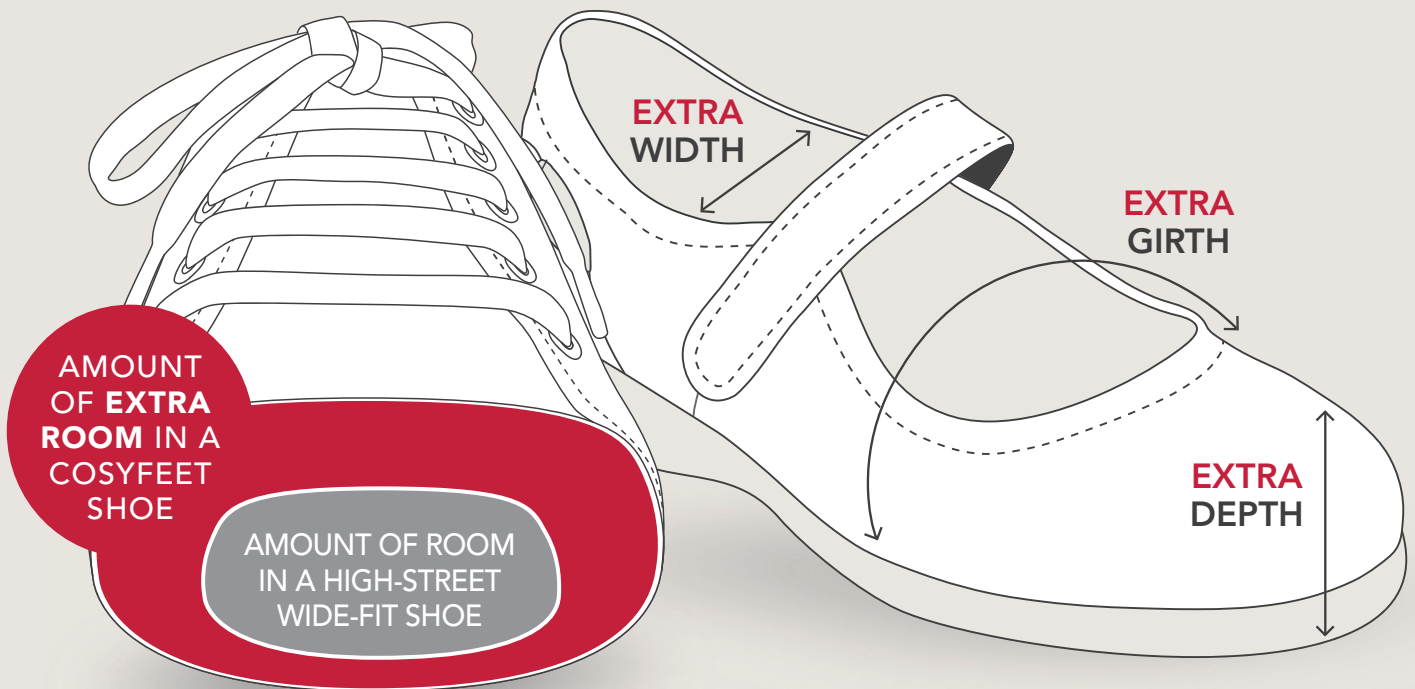

# Cosyfeet<sup>®</sup> extra roomy

## WHAT MAKES COSYFEET FOOTWEAR SO SPECIAL?

WOMEN'S FOOTWEAR  
**6E**  
extra roomy  
FITTING

MEN'S FOOTWEAR  
**3H**  
extra roomy  
FITTING

- > Exceptionally wide, deep & roomy – but look like 'normal' shoes
- > Very adjustable – fit a range of swelling
- > Easy to get on & off swollen feet
- > Can also fit bunions, problem toes, orthotics & bandaging